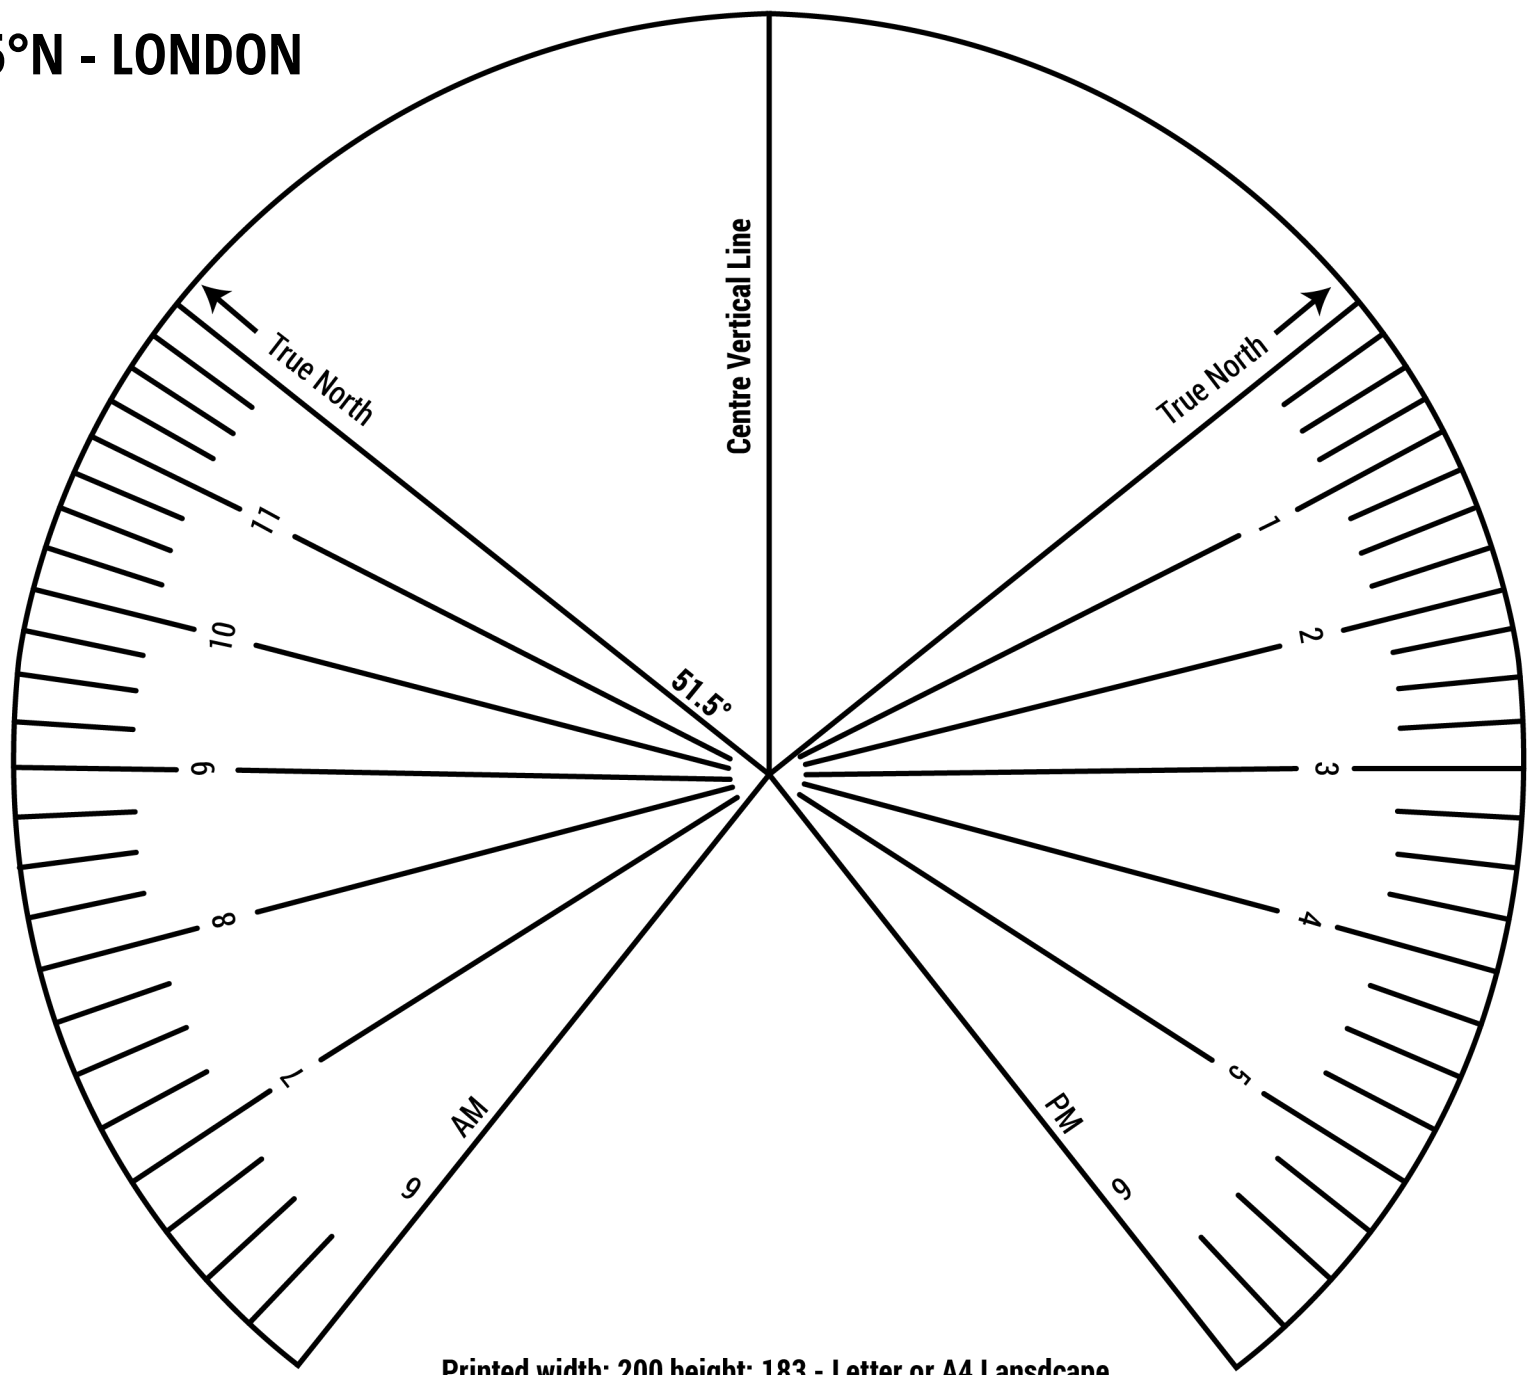

LOCATION 51.5°N - LONDON

Printed width: 200 height: 183 - Letter or A4 Lansdcape